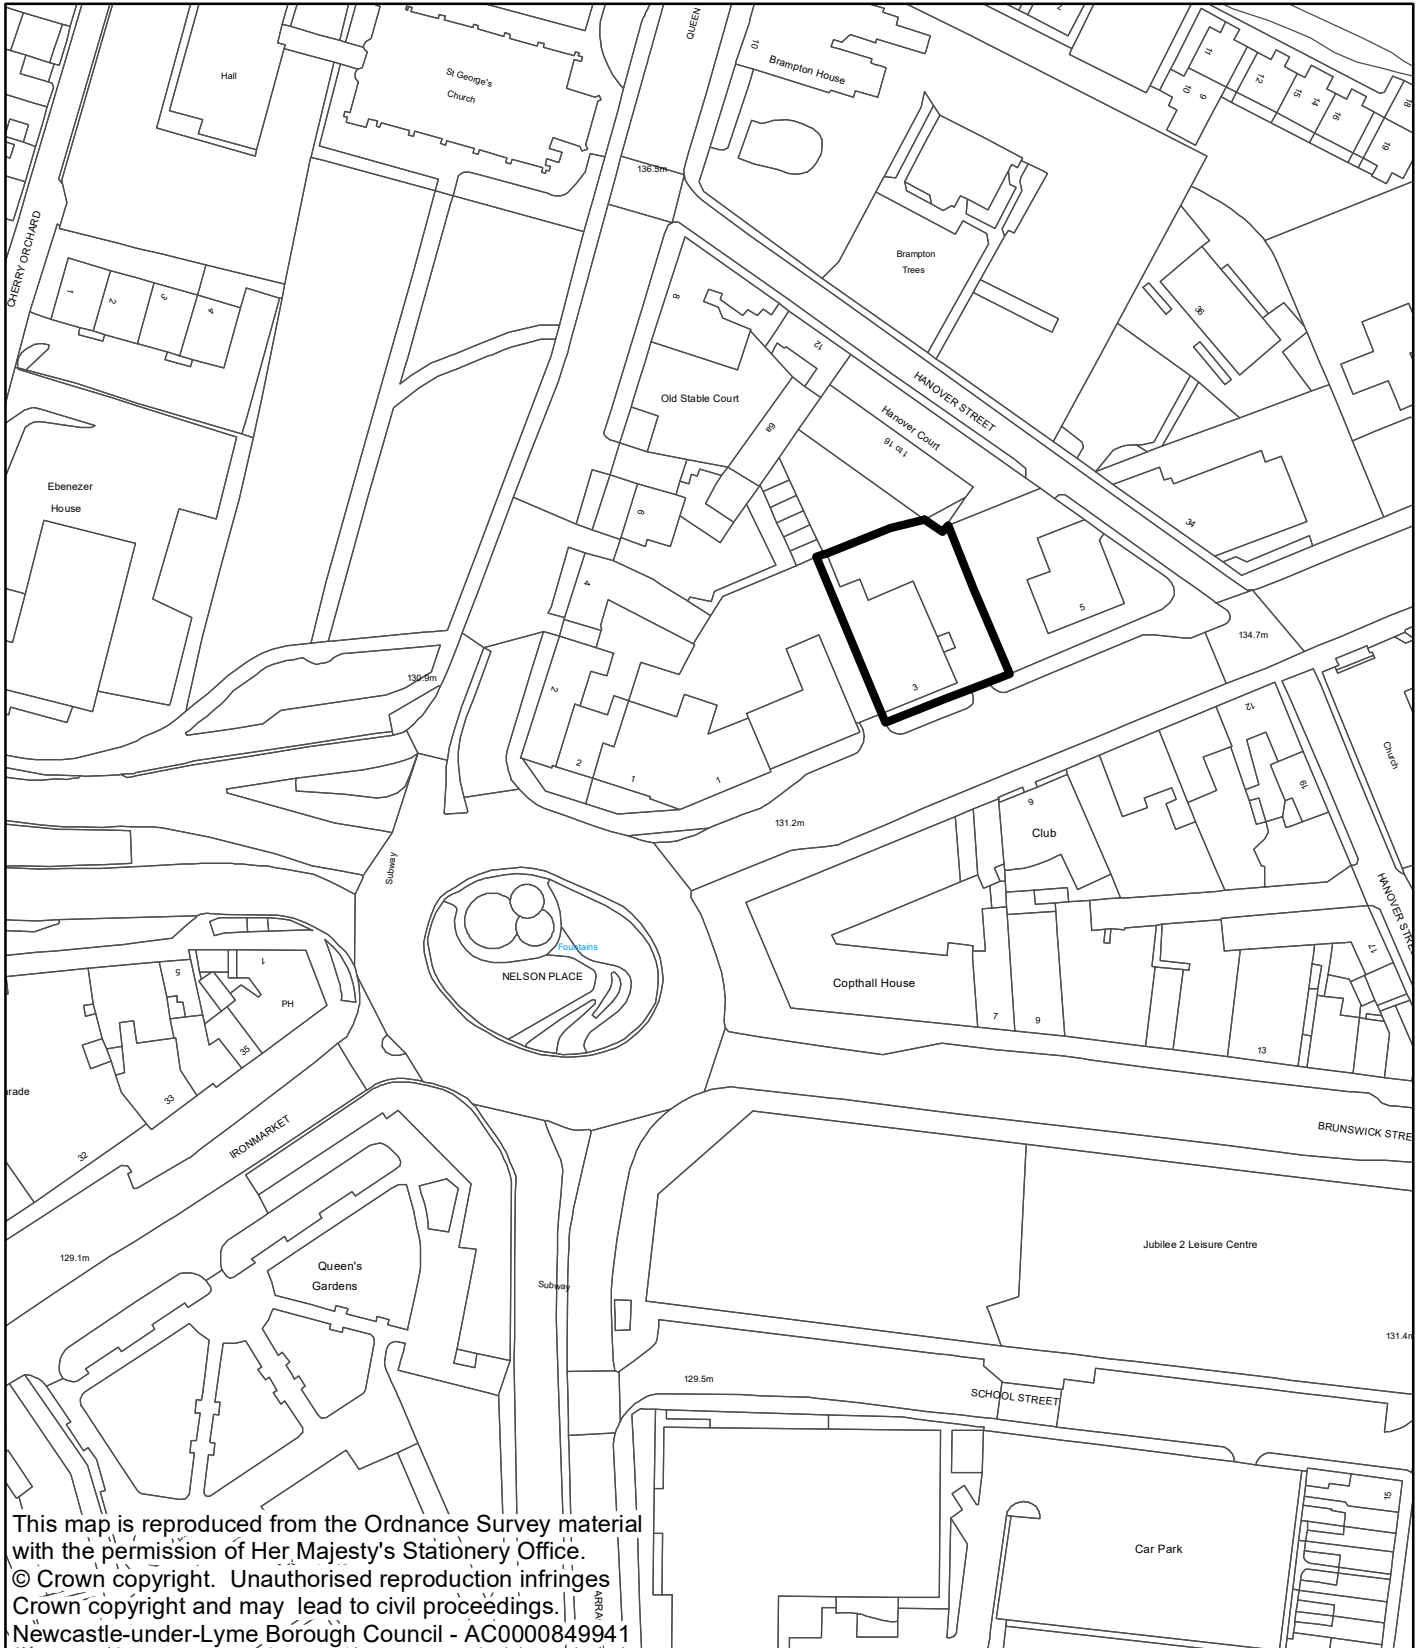

24/00484/FUL & 24/00485/LBC
3 King Street, Newcastle.

This map is reproduced from the Ordnance Survey material with the permission of Her Majesty's Stationery Office. © Crown copyright. Unauthorised reproduction infringes Crown copyright and may lead to civil proceedings. Newcastle-under-Lyme Borough Council - AC0000849941